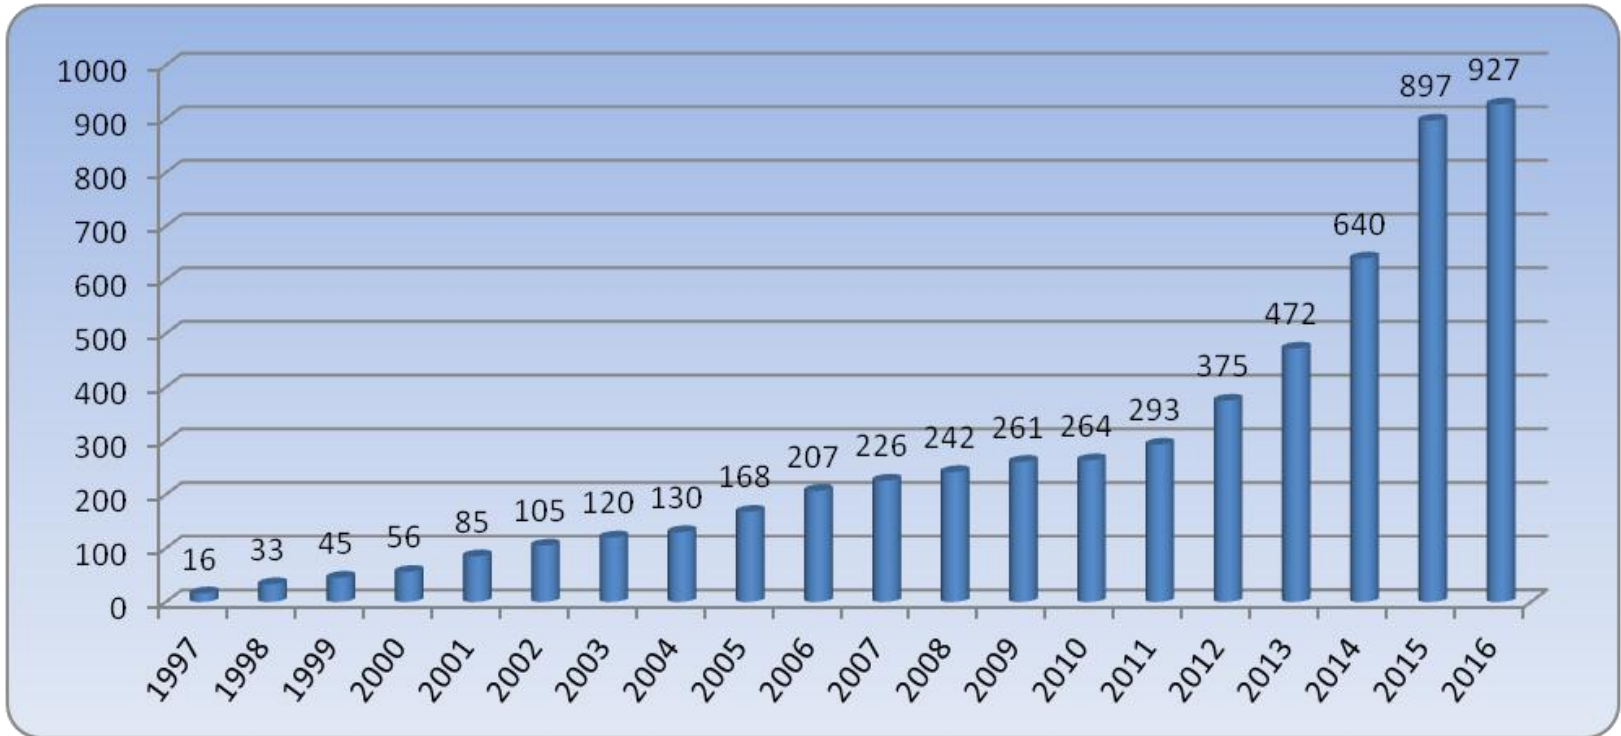

AS allocation

RPKI in CNNIC

China Internet Museum

■ Internet users 688 million, Internet penetration rate 50.3%,

■ Mobile Internet users 620 million, 90.1% of the total Internet users

■ 927 CNNIC IP members, by the end of January 2016