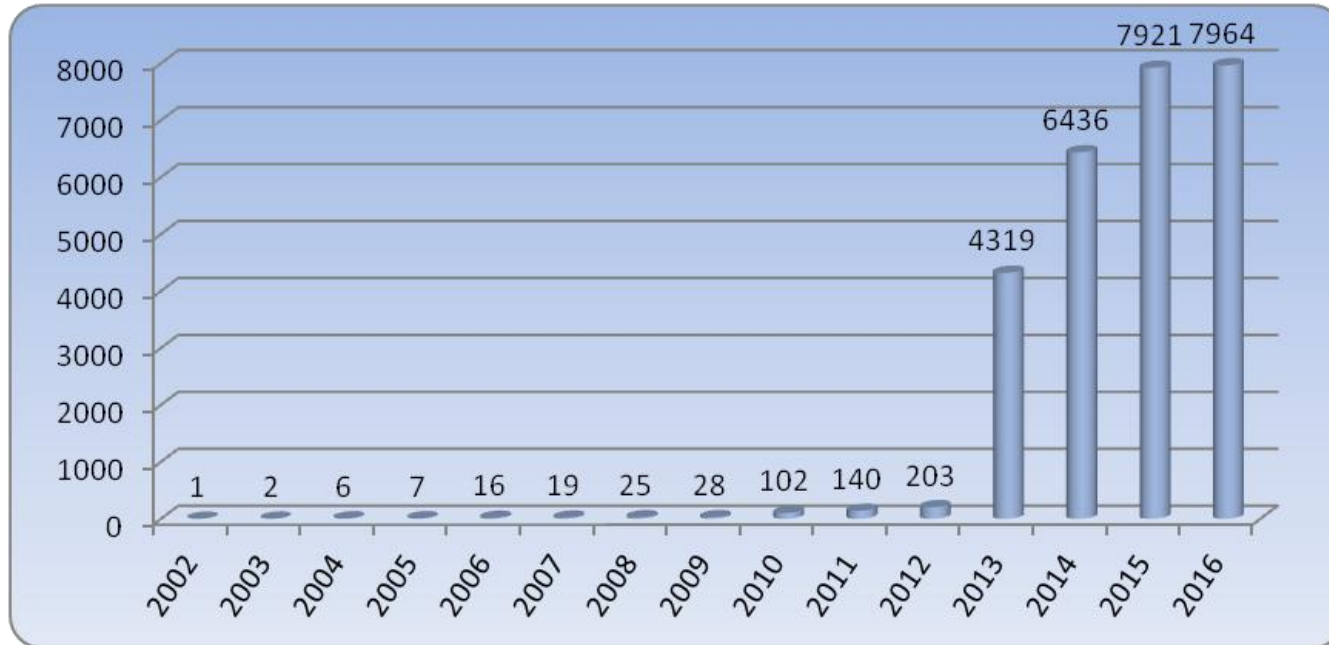

- CNNIC has allocated more than 7,900 /32 IPv6 blocks

- large IPv6 allocations in 2015

- -Research Institute of Highway Ministry of Transport ,for the IPv6 transformation of the national highway information system in China
- -Ali yun nationwide E-commerce IPv6 project