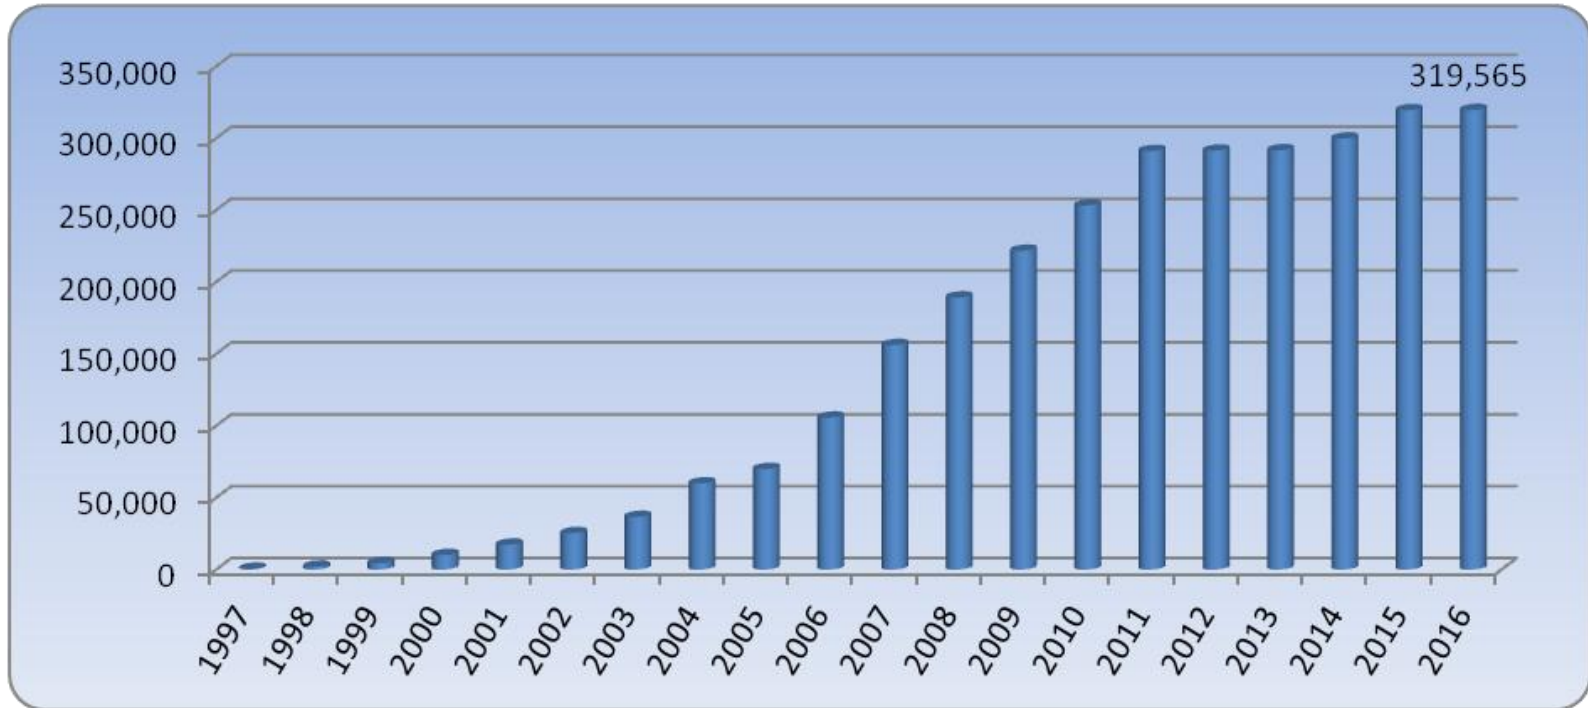

- CNNIC has allocated 319,565/24s IPv4 addresses

- /21 (/22+ /22) IPv4 allocations rapidly increase