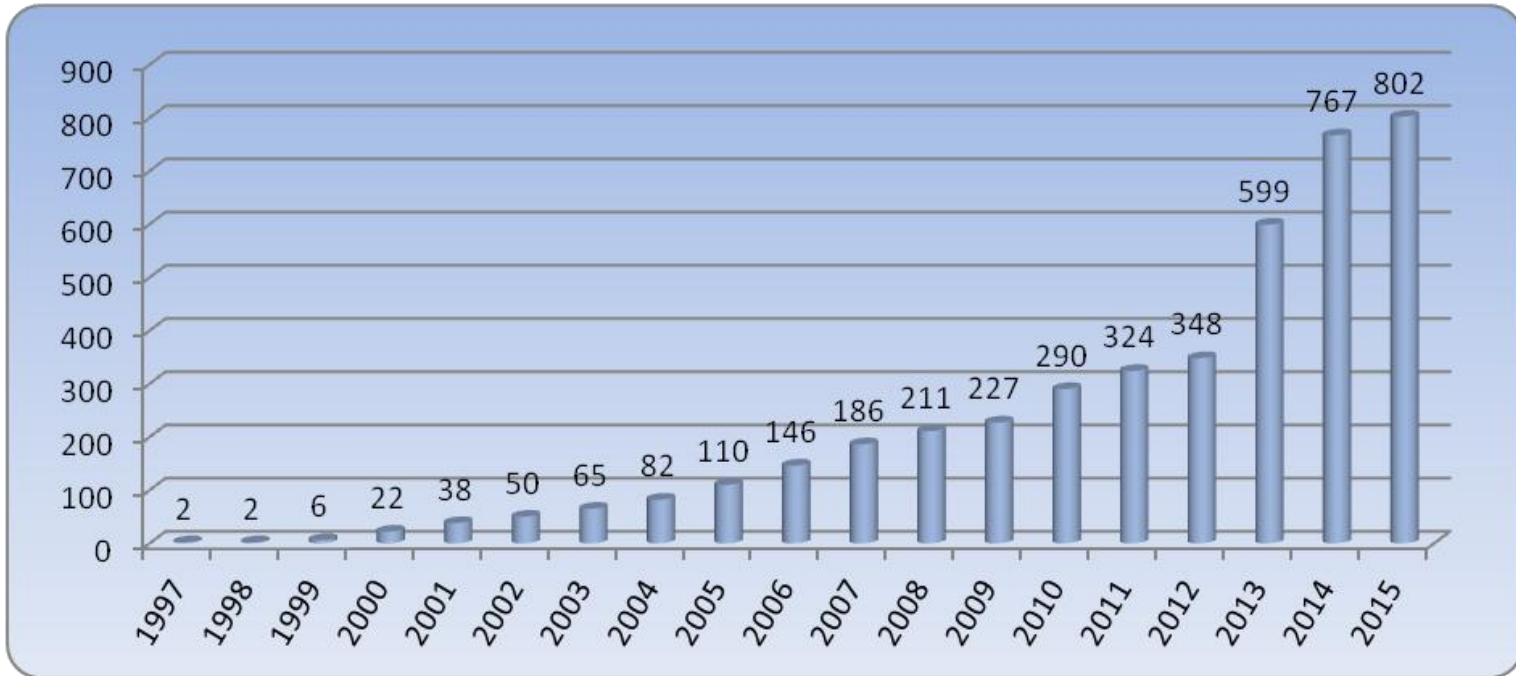

- CNNIC has allocated more than 800 AS numbers

- Provide 2 Byte and 4 Byte AS allocation
- Encourage the use of 4 Byte AS number